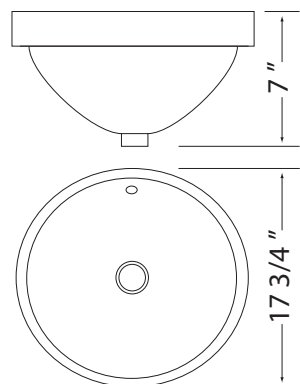

KASU - WR

SKU: 081

DESCRIPTION

Fireclay Ceramic Halfmount Vanity Sink

DIMENSIONS

Overall Size: 17 3/4 " Ø x 7 "
Weight: 17 lbs
Minimum Cabinet Width: 21 "

FEATURES

Non-Porous Fireclay Ceramic