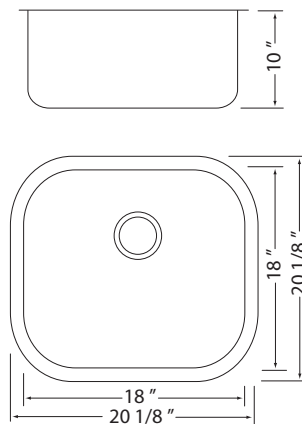

## DESCRIPTION

Stainless Steel Undermount  
Single Bowl Laundry Sink

## DIMENSIONS

Overall Size: 20 1/8" x 20 1/8" x 10" (Depth)  
Weight: 11lbs  
Minimum Cabinet Width: 24 "

## FEATURES

18 Gauge T304 Stainless Steel  
StoneGuard Undercoat  
Sound Dampening Rubber Padding  
3 1/2" Drain Opening