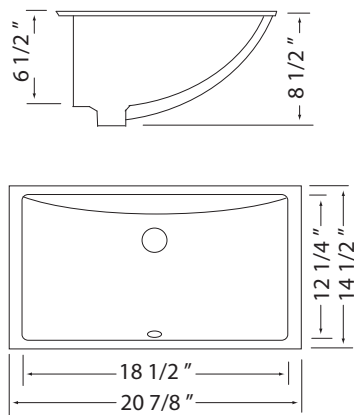

KASU - SC

SKU: 216

DESCRIPTION

Fireclay Ceramic Undermount Vanity Sink

DIMENSIONS

Overall Size: 20 7/8 " x 14 1/2 " x 8 1/2 "
Weight: 19 lbs
Minimum Cabinet Width: 24 "

FEATURES

Non-Porous Fireclay Ceramic