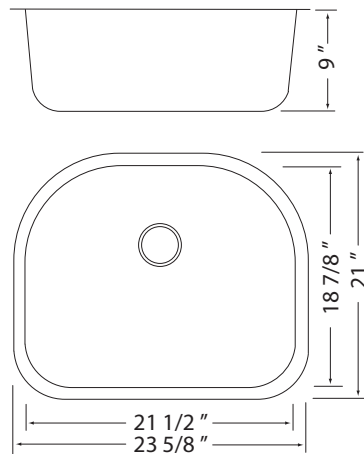

## DESCRIPTION

Stainless Steel Undermount  
Single Bowl Kitchen Sink

## DIMENSIONS

Overall Size: 23 5/8 " x 21 " x 9 " (Depth)  
Weight: 10.4 lbs  
Minimum Cabinet Width: 27 "

## FEATURES

18 Gauge T304 Stainless Steel  
StoneGuard Undercoat  
Sound Dampening Rubber Padding  
3 1/2" Drain Opening