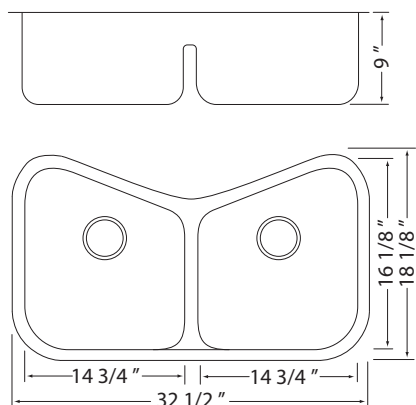

BUTTERFLY

SKU: 3218J

DESCRIPTION

Stainless Steel Undermount
Double Bowl Designer Kitchen Sink

DIMENSIONS

Overall Size: 32 1/2" x 18 1/8" x 9"
Weight: 25 lbs
Minimum Cabinet Width: 36"

FEATURES

Ultra-Thick 16 Gauge T304 Stainless Steel
StoneGuard Undercoat
Sound Dampening Rubber Padding
3 1/2" Drain Opening