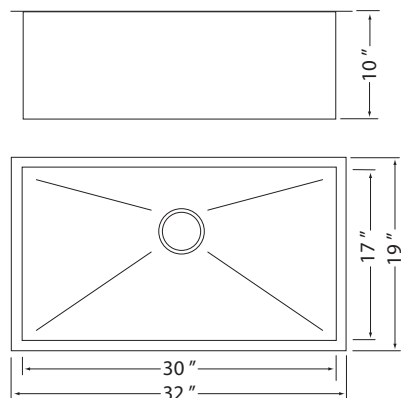

HANA - P

SKU: 3219C

DESCRIPTION

Stainless Steel Undermount
Single Bowl Squareline Kitchen Sink

DIMENSIONS

Overall Size: 32" x 19" x 10"
Weight: 20 lbs
Minimum Cabinet Width: 36"

FEATURES

18 Gauge T304 Stainless Steel
StoneGuard Undercoat
Sound Dampening Rubber Padding
3 1/2" Drain Opening