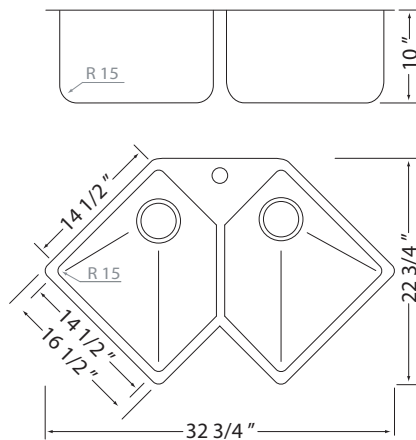

KILO

SKU: 347

PEARL SINKS KITCHEN
BAR
VANITIES

DESCRIPTION

Stainless Steel Undermount
Double Bowl Corner Kitchen Sink

DIMENSIONS

Overall Size: 32 3/4" x 22 3/4" x 10"
Weight: 36 lbs
Minimum Cabinet Width: 36"

FEATURES

18 Gauge T304 Stainless Steel
StoneGuard Undercoat
Sound Dampening Rubber Padding
3 1/2" Drain Opening

FINISHES

Satin Finish

INSTALLATION

Undercounter Installation
CAD DWG File Available
Stainless Steel Strainer Included (x2)