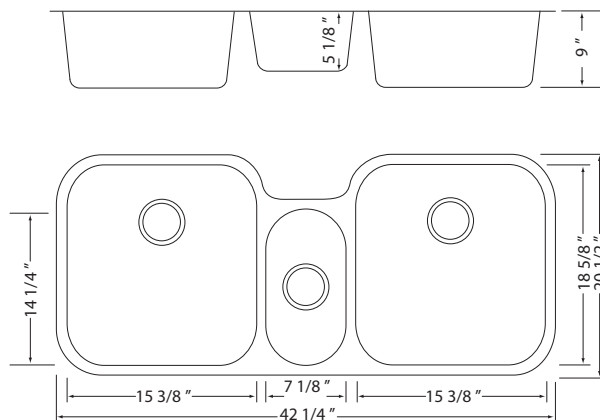

MOANA

SKU: 4221

DESCRIPTION

Stainless Steel Undermount
Triple Bowl Designer Kitchen Sink

DIMENSIONS

Overall Size: 42 1/4" x 20 1/2" x 9"
Weight: 19.6 lbs
Minimum Cabinet Width: 45"

FEATURES

18 Gauge T304 Stainless Steel
StoneGuard Undercoat
Sound Dampening Rubber Padding
3 1/2" Drain Opening