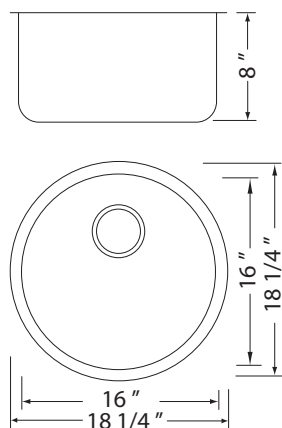

## DESCRIPTION

Stainless Steel Single Bowl Bar Sink  
(Can Be Top & Under Mount)

## DIMENSIONS

Overall Size: 18 1/4" Ø x 8" (Depth)  
Weight: 6 lbs  
Minimum Cabinet Width: 21"

## FEATURES

18 Gauge T304 Stainless Steel  
StoneGuard Undercoat  
Sound Dampening Rubber Padding  
3 1/2" Drain Opening