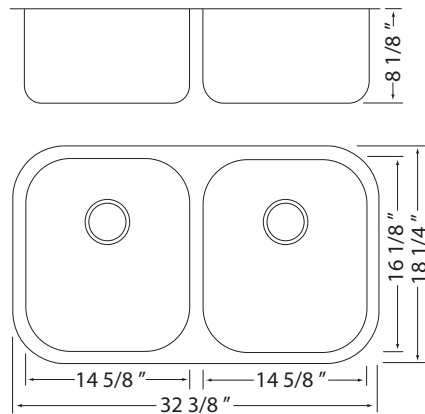

MABÉ - ES

SKU: 502B

DESCRIPTION

Stainless Steel Undermount
Double Equal Bowl Kitchen Sink

DIMENSIONS

Overall Size: 32 3/8" x 18 5/8" x 9"
Weight: 15 lbs
Minimum Cabinet Width: 36"

FEATURES

18 Gauge T304 Stainless Steel
StoneGuard Undercoat
Sound Dampening Rubber Padding
3 1/2" Drain Opening