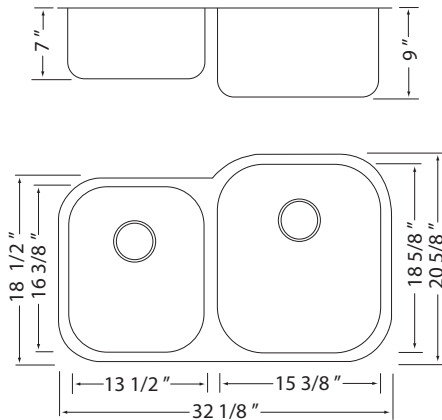

MABÉ - CR

SKU: 503CR

DESCRIPTION

Stainless Steel Undermount
Offset Double Bowl Kitchen Sink

DIMENSIONS

Overall Size: 32 1/8" x 20 5/8" x 9" (L) 7" (R)
Weight: 15 lbs
Minimum Cabinet Width: 36"

FEATURES

18 Gauge T304 Stainless Steel
StoneGuard Undercoat
Sound Dampening Rubber Padding
3 1/2" Drain Opening