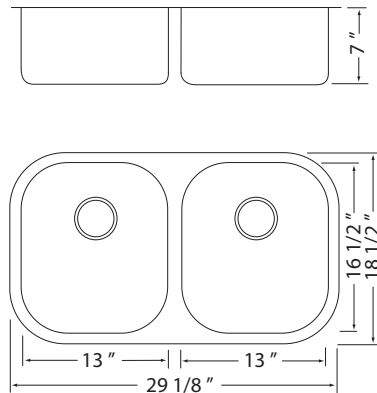

MABÉ - EX

SKU: 505

DESCRIPTION

Stainless Steel Undermount
Double Equal Bowl Kitchen Sink

DIMENSIONS

Overall Size: 29 1/8" x 18 1/2" x 7"
Weight: 15 lbs
Minimum Cabinet Width: 33"

FEATURES

18 Gauge T304 Stainless Steel
StoneGuard Undercoat
Sound Dampening Rubber Padding
3 1/2" Drain Opening