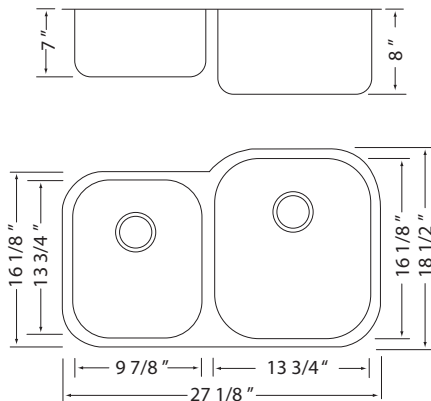

MABÉ - CRX

SKU: 506R

DESCRIPTION

Stainless Steel Undermount
Double Equal Bowl Kitchen Sink

DIMENSIONS

Overall Size: 27 1/8" x 18 1/2" x 7" (L) 8" (R)
Weight: 15 lbs
Minimum Cabinet Width: 30"

FEATURES

18 Gauge T304 Stainless Steel
StoneGuard Undercoat
Sound Dampening Rubber Padding
3 1/2" Drain Opening