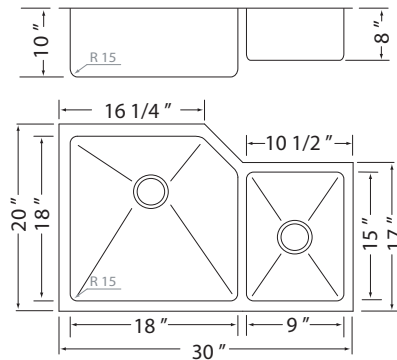

AKOYA

SKU: 599

DESCRIPTION

Stainless Steel Undermount
Double Bowl Designer Kitchen Sink

DIMENSIONS

Overall Size: 30 " x 20 " x 10 " (L) 8 " (R)
Weight: 31 lbs
Minimum Cabinet Width: 33 "

FEATURES

18 Gauge T304 Stainless Steel
StoneGuard Undercoat
Sound Dampening Rubber Padding
3 1/2" Drain Opening