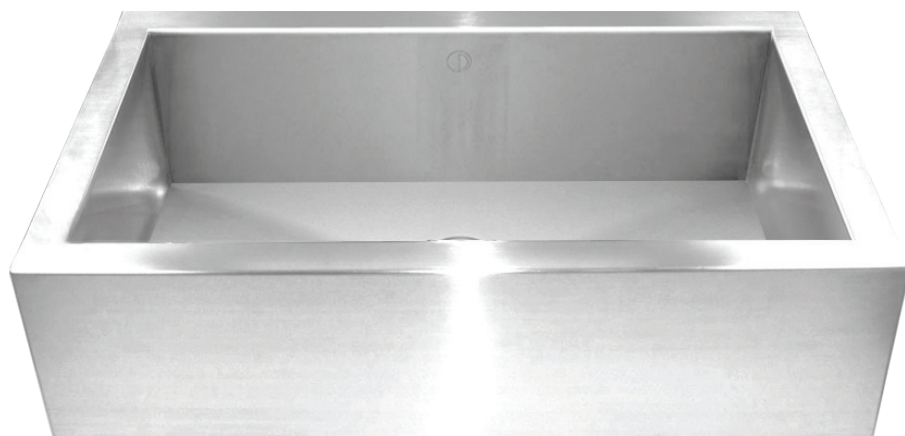

KESHI - P

SKU: APS3320C

DESCRIPTION

Stainless Steel Undermount
Single Bowl Apron Sink

DIMENSIONS

Overall Size: 32 " x 20 1/8 " x 9 7/8 "
Weight: 26 lbs
Minimum Cabinet Width: 33 "

FEATURES

18 Gauge T304 Stainless Steel
StoneGuard Undercoat
Sound Dampening Rubber Padding
3 1/2" Drain Opening

FINISHES

Satin Finish

INSTALLATION

Undercounter Installation
CAD DWG File Available
Stainless Steel Strainer Included (x1)

ACCESSORIES

Stainless Steel Strainers
Stainless Steel Basket Strainers
Custom Sink Grids GB3320C