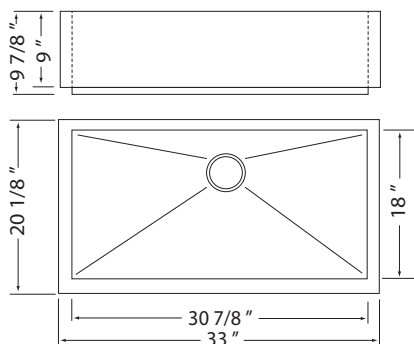

KESHI - P

SKU: APS3320C

DESCRIPTION

Stainless Steel Undermount
Single Bowl Apron Sink

DIMENSIONS

Overall Size: 32 " x 20 1/8 " x 9 7/8 "
Weight: 26 lbs
Minimum Cabinet Width: 33 "

FEATURES

18 Gauge T304 Stainless Steel
StoneGuard Undercoat
Sound Dampening Rubber Padding
3 1/2" Drain Opening