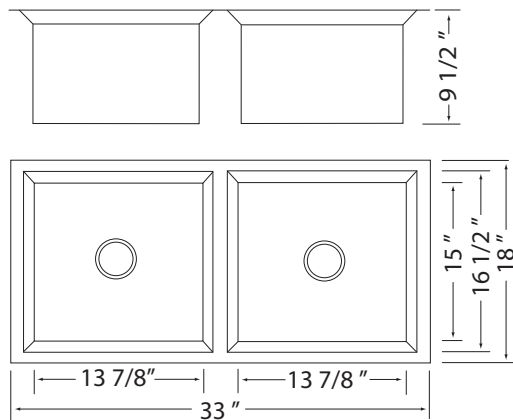

FINA - E

SKU: BW3318A

DESCRIPTION

Stainless Steel Undermount
Double Bowl Kitchen Sink

DIMENSIONS

Overall Size: 33 " x 18 " x 9 1/2 "
Weight: 25 lbs
Minimum Cabinet Width: 36 "

FEATURES

Heavy Duty 16 Gauge T304 Stainless Steel
Bevelled Sink Rim
Mirror Polished Sink Rim
Mirror Polished Sink Bridge
StoneGuard Undercoat
Sound Dampening Rubber Padding
3 1/2" Drain Opening