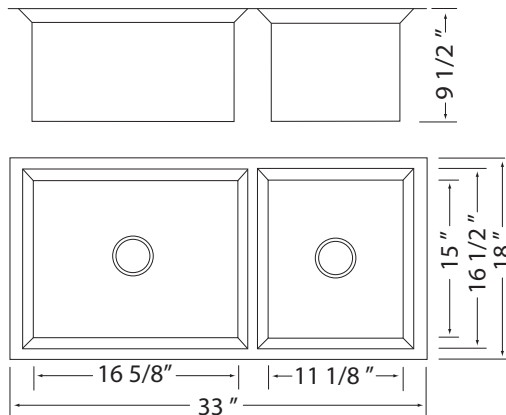

FINA - CL

SKU: BW3318BL

DESCRIPTION

Stainless Steel Undermount
Double Bowl Kitchen Sink

DIMENSIONS

Overall Size: 33" x 18" x 9 1/2"
Weight: 25 lbs
Minimum Cabinet Width: 36"

FEATURES

Heavy Duty 16 Gauge T304 Stainless Steel
Bevelled Sink Rim
Mirror Polished Sink Rim
Mirror Polished Sink Bridge
StoneGuard Undercoat
Sound Dampening Rubber Padding
3 1/2" Drain Opening