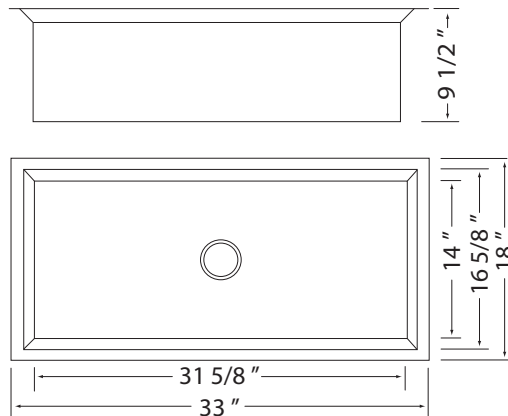

# FINA - P

SKU: BW3318C

## DIMENSIONS

Overall Size: 33 " x 18 " x 9 1/2 "  
Weight: 25 lbs  
Minimum Cabinet Width: 36 "