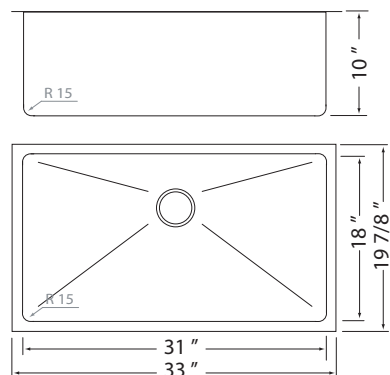

HANA - PR

SKU: RR3320C

DESCRIPTION

Stainless Steel Undermount
Single Bowl Squareline Kitchen Sink

DIMENSIONS

Overall Size: 33" x 19 7/8" x 10"
Weight: 28 lbs
Minimum Cabinet Width: 36"

FEATURES

18 Gauge T304 Stainless Steel
StoneGuard Undercoat
Sound Dampening Rubber Padding
3 1/2" Drain Opening