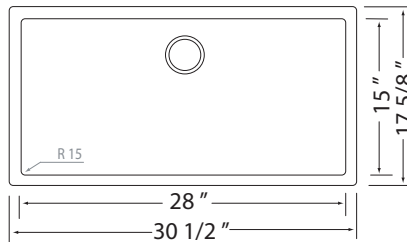

VERTU - P

SKU: V3118

DESCRIPTION

Granite Undermount
Single Bowl Kitchen Sink

DIMENSIONS

Overall Size: 30 1/2" x 17 5/8" x 7 3/4"
Weight: 33 lbs
Minimum Cabinet Width: 33"

FEATURES

NuGranite™ Natural Granite Polymer
Sound Dampening Structure
3 1/2" Drain Opening

FINISHES

Black, Graphite, White, Chocolate

INSTALLATION

Undercounter Installation
CAD DWG File Available
Stainless Steel Strainers Included (x2)

ACCESSORIES

N/A

WWW.PEARLSINKS.COM

The information in this document is subject to change without notice. Pearl Sinks / Barak Building Supplies Ltd. does not warrant the information held herein.